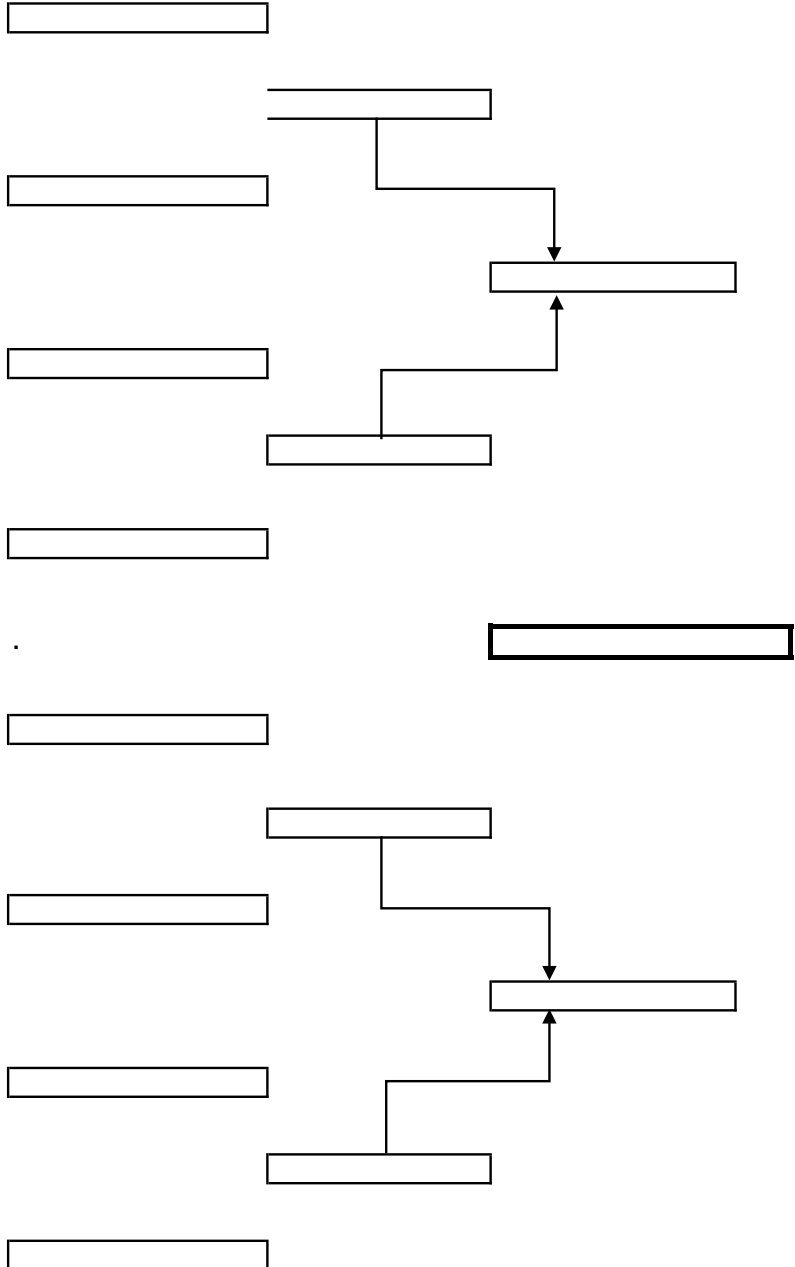

SOUTH WESTERN GOLF ASSOCIATION

BETTY KERNOT SCRATCH FOURSOMES 2018

Round 1
Friday March 16

Round 2
Monday March 19

Round 3/4
Friday March 23

Final
Monday March 26

COLAC

CLIFTON SPRINGS

PORTARLINGTON

TBA

BYE
Anglesea 2
Barwon Valley 1
Lonsdale 2
9.00
Portarlington 1
Queens Park 2
9.08
Ocean Grove 1
East Geelong 1
9.16
BYE
Barwon Heads 2
Inverleigh 2
Torquay 1
9.24
Bellarine Lakes
Colac 2
9.32
Curlewis 1
The Sands 2
9.40
BYE
Inverleigh 1
Anglesea 1
Ocean Grove 2
9.48
Lonsdale 1
13th Beach
9.56
The Sands 1
East Geelong 2
10.04
Barwon Heads 1
Colac 1
10.12
Barwon Valley 2
Curlewis 2
10.20
Queens Park 1
Portarlington 2
10.28
Torquay 2
Apollo Bay
10.36

Anglesea 2
9.00
Lonsdale 2 3/2
Portarlington 1 9/7
9.10
Ocean Grove 1 3/2
Barwon Heads 2
9.20
Torquay 1 4/2
Colac 2 up
9.30
Curlewis 1 3/2
Inverleigh 1
9.40
Anglesea 1 5/4
Lonsdale 1 2/1
9.50
The Sands 1 3/1
Colac 1 6/5
10.00
Curlewis 2 5/4
Queens Park 1 9/7
10.10
Apollo Bay 2/1

**PM MATCHES AT APPROX 1PM
DEPENDING ON AM FINISHES